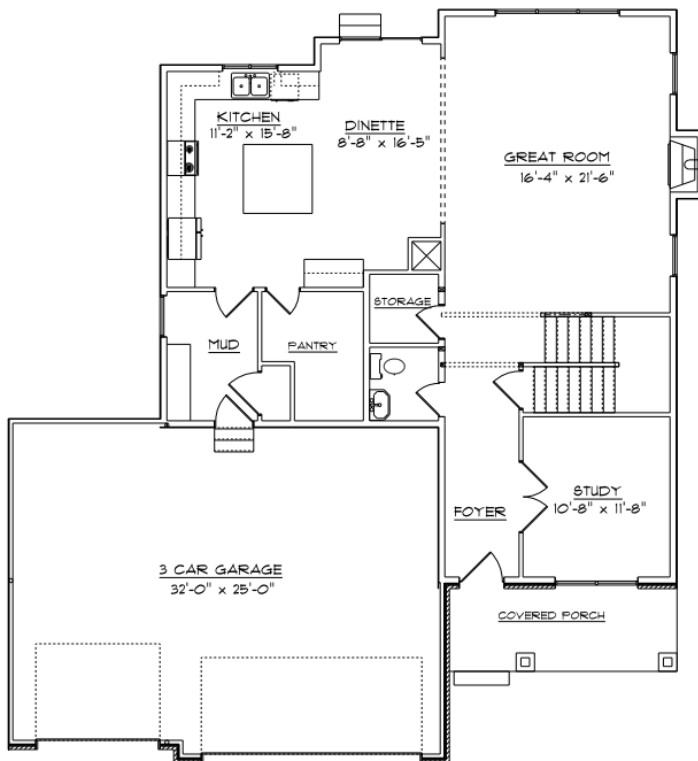

Heartland Builders of NWI

Building Dreams

The Maci

Total sq. ft. 2698 + Full Basement

- ◇ 2 story
- ◇ Open concept on main level
- ◇ 4 bedroom
- ◇ 2.5 bathrooms
- ◇ Cathedral owners suit bedroom with double vanity, large walk-in tiled shower and soaker tub. Huge walk-in closet.
- ◇ Large kitchen with huge Island
- ◇ Large walk-in pantry
- ◇ Mud room with locker off of garage
- ◇ 2.5 car garage (shown with 3.5)