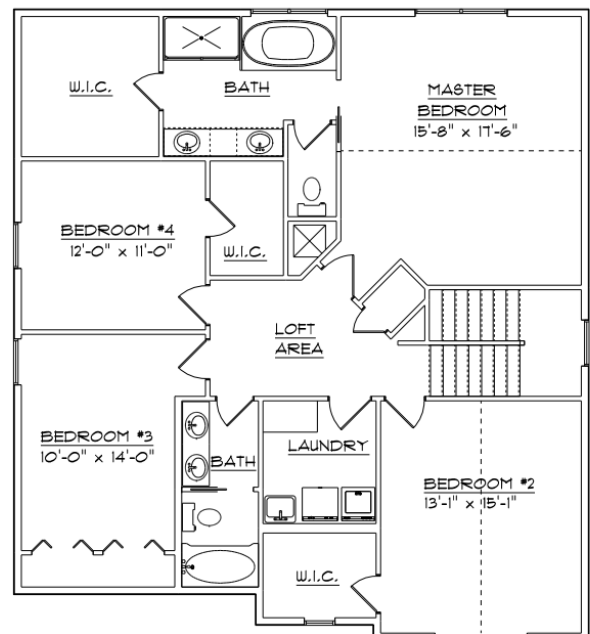

Heartland Builders of NWI

Building Dreams

The Maci

Total sq. ft. 2698 + Full Basement

- ◇ 2 story
- ◇ Open concept on main level
- ◇ 4 bedroom
- ◇ 2.5 bathrooms
- ◇ Cathedral owners suit bedroom with double vanity, large walk-in tiled shower and soaker tub. Huge walk-in closet.
- ◇ Large kitchen with huge Island
- ◇ Large walk-in pantry
- ◇ Mud room with locker off of garage
- ◇ 2.5 car garage (shown with 3.5)